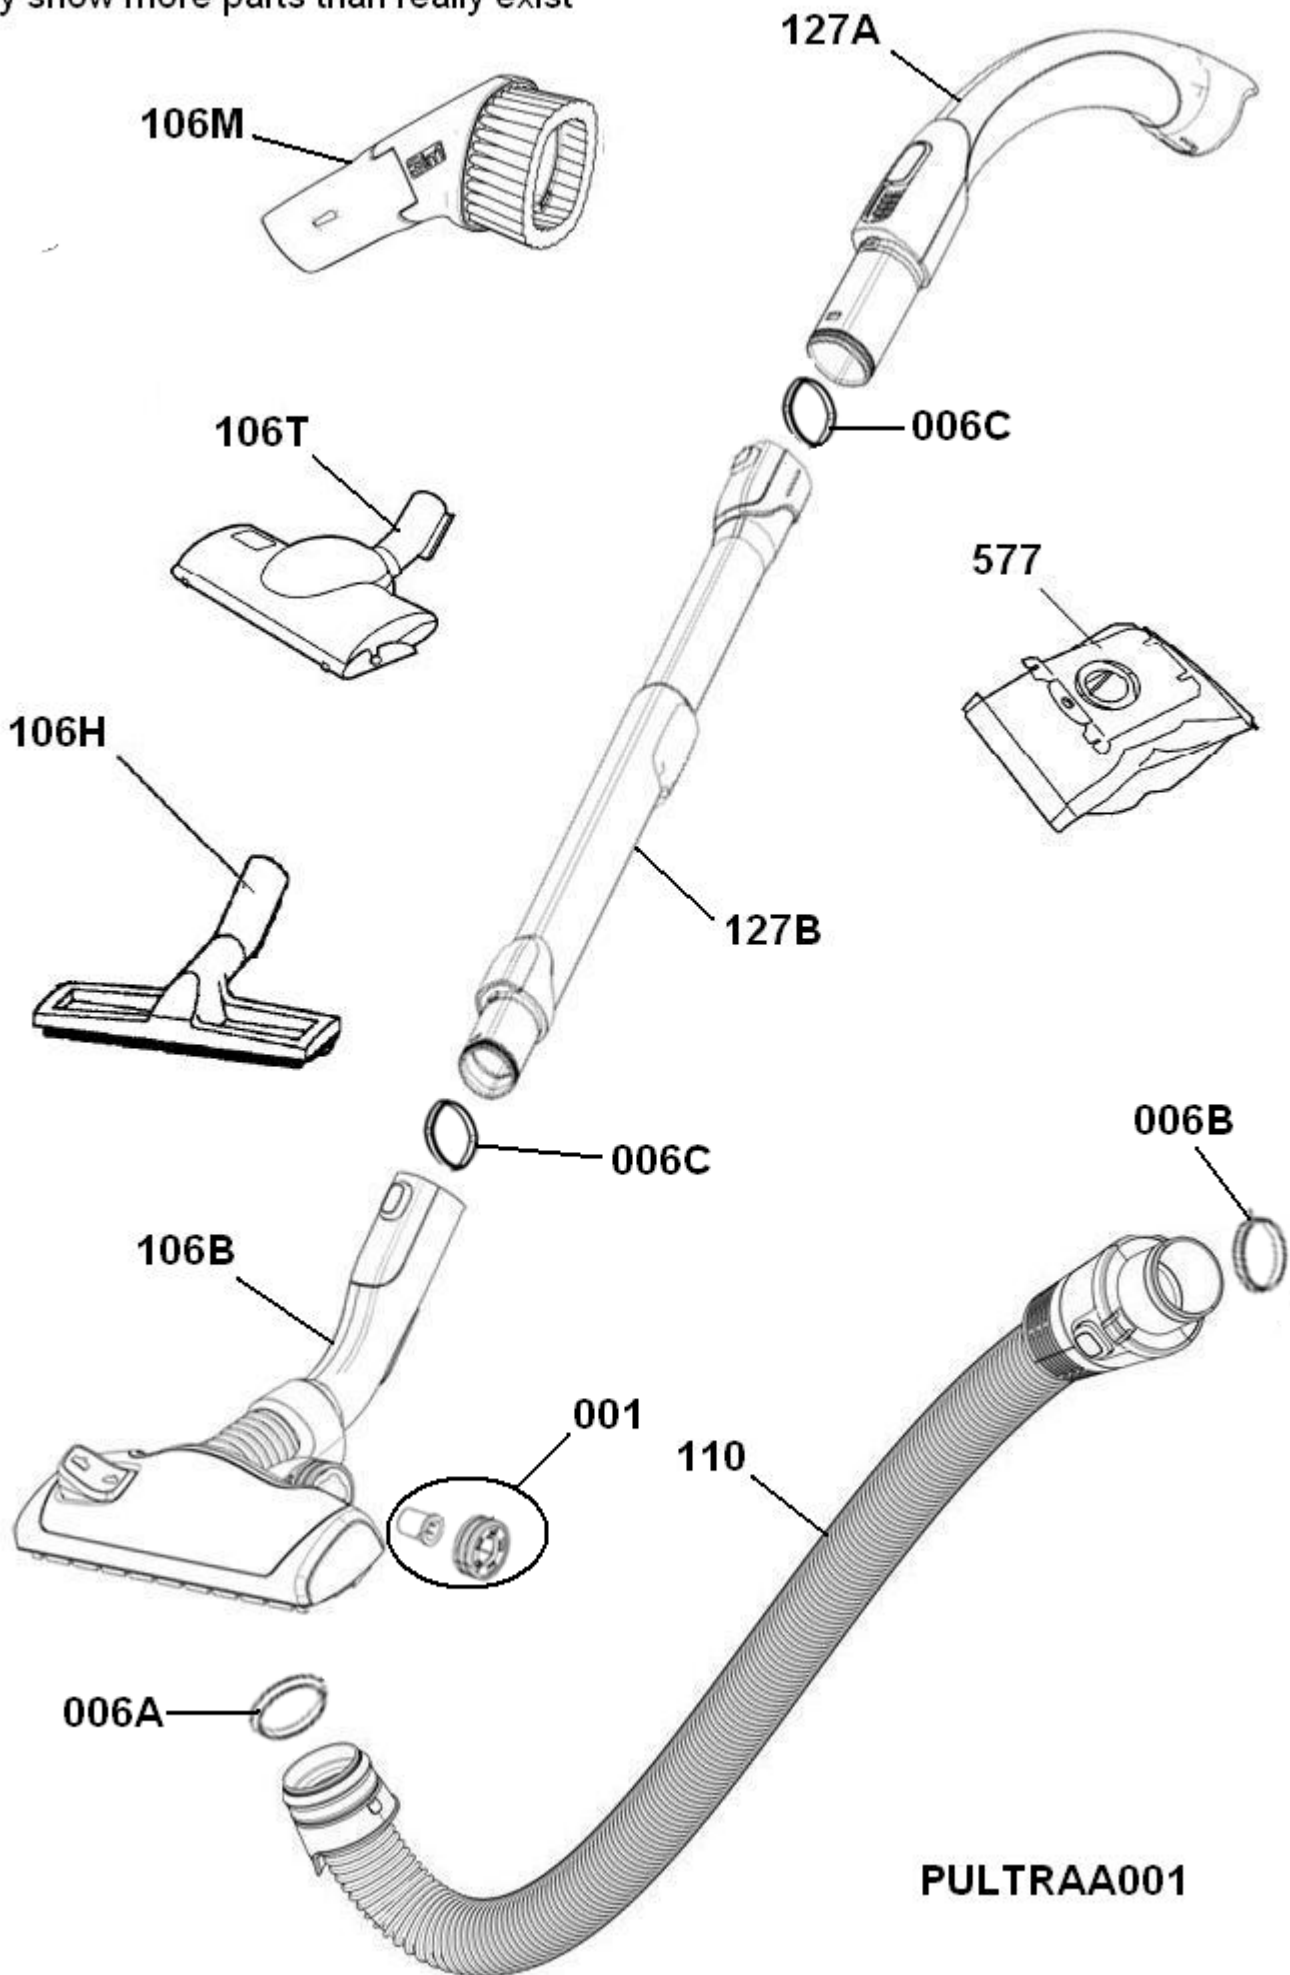

Pos	Part No.	Matrix	Description
004	2192737076	A	Motor
014A	1181970029	A	Pcb,module
014D	1181969047	A	Pcb,control
014E	1181968015	A	Pcb,on/off
119A	1181988013	A	Wheel,rear
119B	1096042070	A	Holder,Wheel,front
120A	1182122018	A	Filter,motor
120B	1180215020	A	Exhaust filter,foam
120C	2194113011	A	Filter,foam,cyclone
120D	1131247015	A	Filter,HEPA-12, washable
130A	2192645022	A	Gasket,grill,filter
130B	1181520014	A	Suspension ring,motor
130C	1182123016	A	Sealing,hose connection
130D	1182142016	A	Sealing,motor filter
251	1182146017	A	Bumper
260A	1182128015	A	Spring,pedal
260B	6681008105	A	Spring,slider
300	1182102010	A	Housing,motor
301	1182113017	A	Handle
302	2194100364	A	Dust container,complete
310A	1182144046	A	Side panel,left
310B	1182145043	A	Side panel,right
311	1182111045	A	Cone,cyclone
320A	2194108151	A	Grill,filter
320B	1182114015	A	Grill,filter,cyclone
320C	1182138030	A	Holder,motor filter
329A	2194110017	A	Pedal, cord winder
329B	2194109019	A	Pedal,on/off
330	2194104010	A	Lower part,with wheels
335A	2198345791	A	Cord winder
335B	6680981658	A	Wheel,front
340	1182103034	A	Cover,motor,Housing,v2
340A	1182153013	A	Lever, cord winder
340B	1182162014	A	Lever,on/off
500	2194111015	A	Slider,regulator
538	2192664015	A	Motor bracket,DESHENG PY29
550A	1182148047	A	Hose connection,outer
550B	1182104016	A	Hose connection,inner
560	1182101012	A	Top cover
590A	1182133049	A	Cover,display

May show more parts than really exist

Matrix	PNC	ELC	ProdDate	Model
A	903151315	00	20100215	ZUA3830PT

Pos	Part No.	Matrix	Description
001	2194055220	A	Wheel, nozzle, 2G
006A	1181809011	A	Sealing, bentend
006B	1181618016	A	Sealing, hose connection
006C	1181611011	A	Sealing, tube
106B	2193708019		Nozzle, 2G (updated 24/06/10 v2)
106H	2192699094	A	Nozzle, hard floor
106M	2193714017	A	Nozzle, multi
106T	2192381099	A	Nozzle, turbo 2g
110	2193713019	A	Suction hose, separated, 2g
127A	2193710023	A	Handle, complete, loop
127B	2193709058	A	Tube, telescope
999	1181806017	A	Holder, nozzle, multi